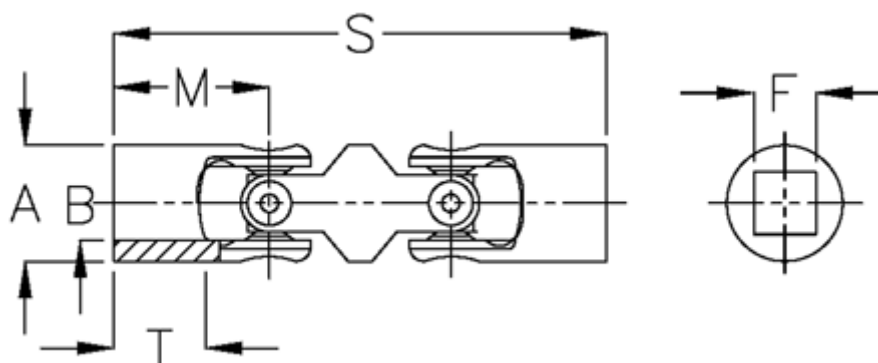

Data Sheet

Article number: 07625304

Description: Double cross joint w/needle bearing
0.625.304

Measures

A	= 25
F	= 12
M	= 37
MD max N m	= 20
s	= 104
T	= 22